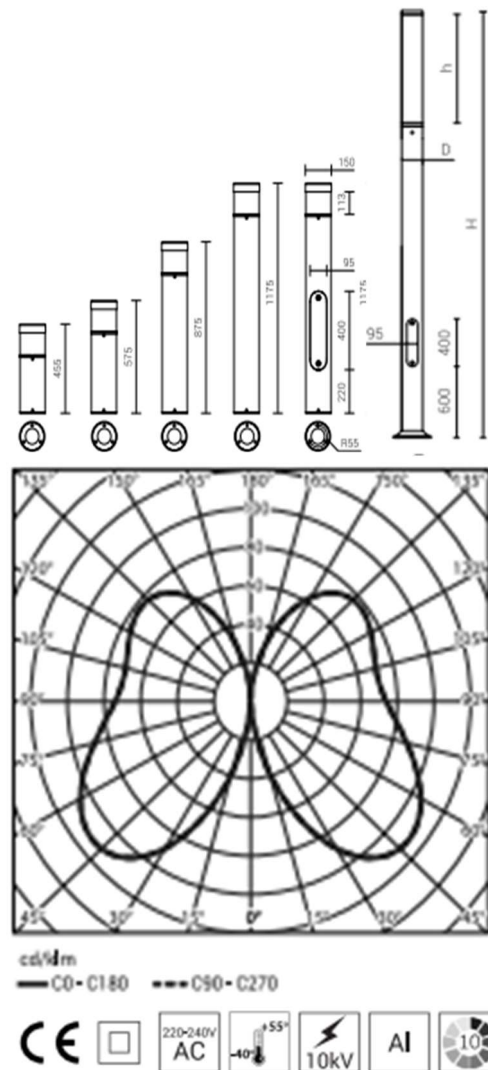

L90F10 – 50 000 h, L80F20 – 100 000 h

CRI:

>80 for 2700K, 3500K; >70 for 4000K, 5000K

Input voltage and frequency:

220-240V, 50/60Hz

Lamp diffuser:

frosted (PMMA)

Diffuser height:

Minimum 113mm

Diameter:

Minimum 150mm

THEA LED 450-6000

Colour Temperature (Kelvin)	2000K – 3000K	3100K-4500K	4600K-6500K
Light Appearance	Warm White	Cool White	Daylight
Ambience	Calm, inviting, intimate	Bright vibrant	Crisp invigorating
Best for	Pendants, wall/coach lanterns, restaurant/commercial ambient lighting, residential recessed lighting, table and floor lamps	Basements, garages, work environments, task lighting	Display areas, security lighting, garages, task lighting